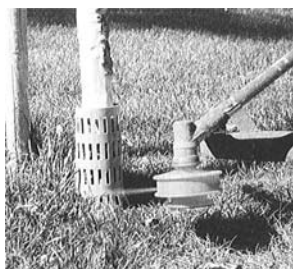

Century Tree Guard:

Manufactured from a durable high density and lightweight polyethylene material. The Tree Guard is designed to prevent tree trunk damage from rodents, weed trimmers, and mowers. They are made with perforated vents to ensure proper ventilation to the tree trunk. The Tree Guard is designed to expand with the tree trunk as the tree grows. With an integrated tabbed connection, you can connect two or more tree guards for larger trees.

Features:

- Prevents damage from rodents, weed trimmers, and mowers
- Durable High Density Polyethylene material
- Made from 50% recycled plastic
- Convenient Tab Connections
- Perforated to insure proper ventilation
- Expands with tree growth

SPECIFICATIONS

MATERIAL	Lightweight High Density Polyethylene
THICKNESS	.050"
SIZE	Height: 9" Diameter: 8"

U.S. Standard
For Technical or Field Support, please call: 714.632.7083

with Tree Guard

without Tree Guard