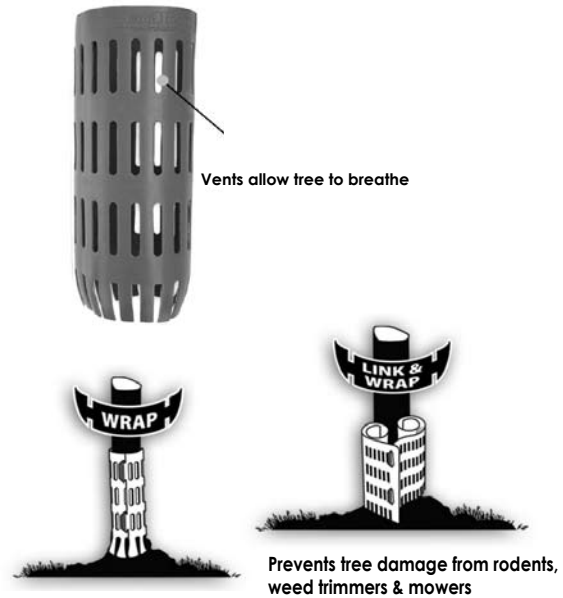

Century Tree Guard:

Manufactured from a durable high density and lightweight polyethylene material. The Tree Guard is designed to prevent tree trunk damage from rodents, weed trimmers, and mowers. They are made with perforated vents to ensure proper ventilation to the tree trunk. The Tree Guard is designed to expand with the tree trunk as the tree grows. With an integrated tabbed connection, you can connect two or more tree guards for larger trees.

Features:

- Prevents damage from rodents, weed trimmers, and mowers
- Durable High Density Polyethylene material
- Made from 50% recycled plastic
- Convenient Tab Connections
- Perforated to insure proper ventilation
- Expands with tree growth